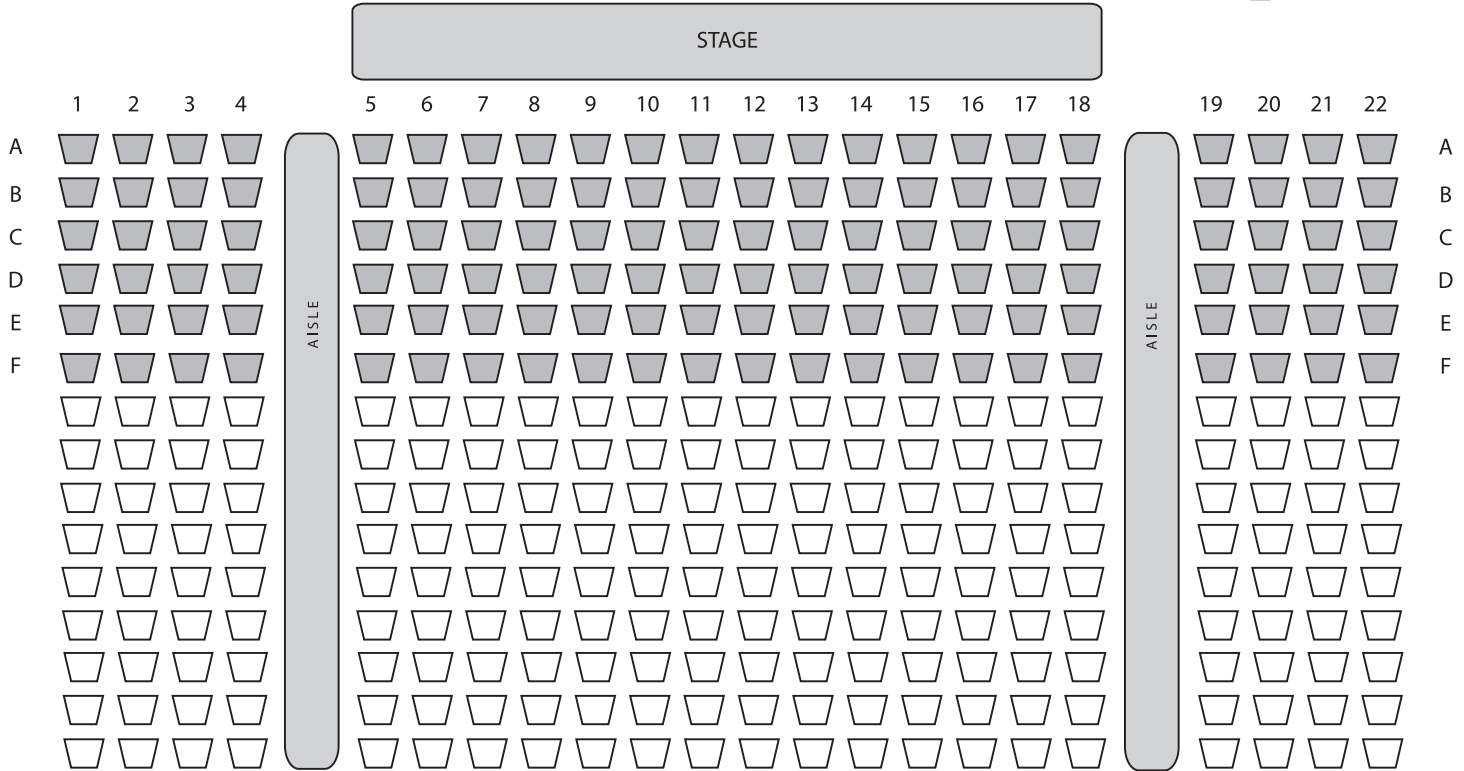

2009 Innsbrook Institute Concert Seating Chart

 RESERVED SEATS
 GENERAL ADMISSION

INNSBROOK INSTITUTE

1 Aspen Circle, Innsbrook, Missouri 63390 • (636)928-3366 ext. 218 • institute@innsbrook-resort.com • www.innsbrookinstitute.org